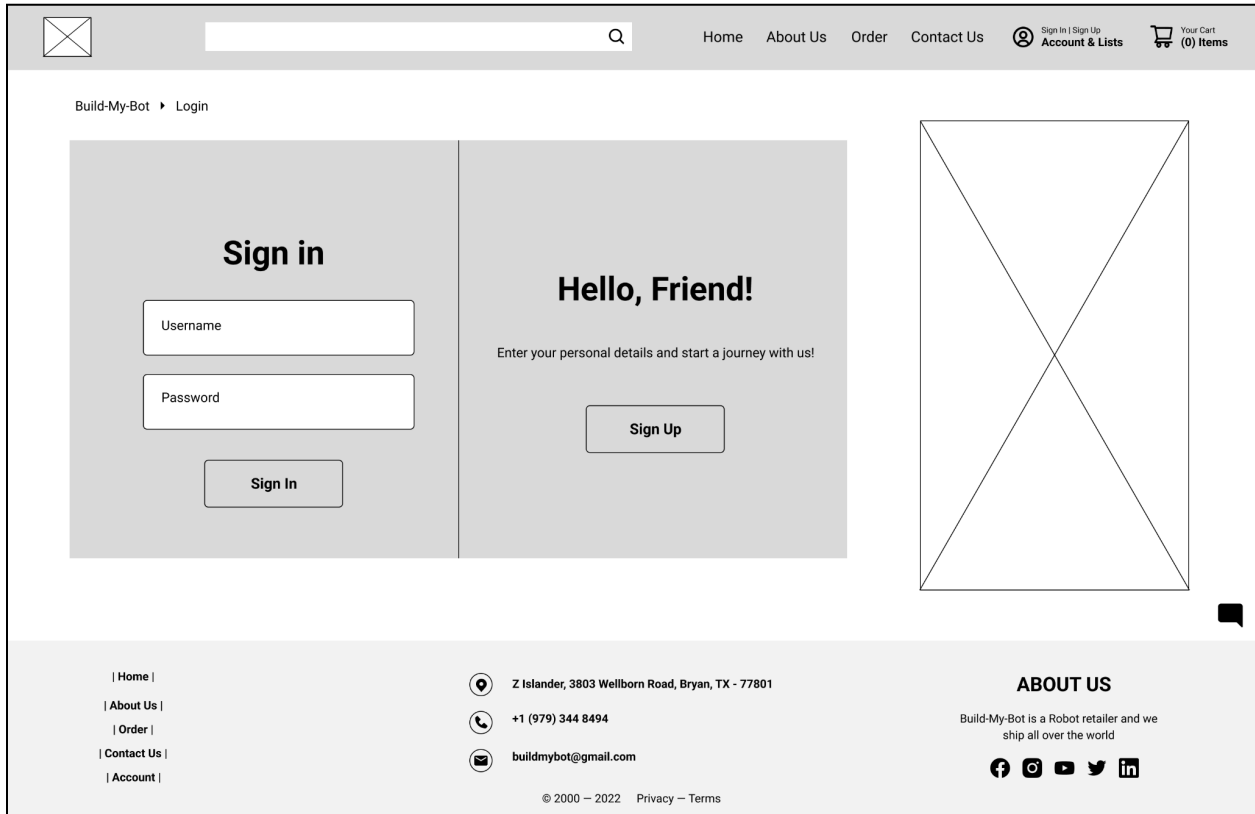

Login Page

After the User has gone through the Home page, they're expected to login next. Here the user can sign in by entering their preset username and password through a secure channel.