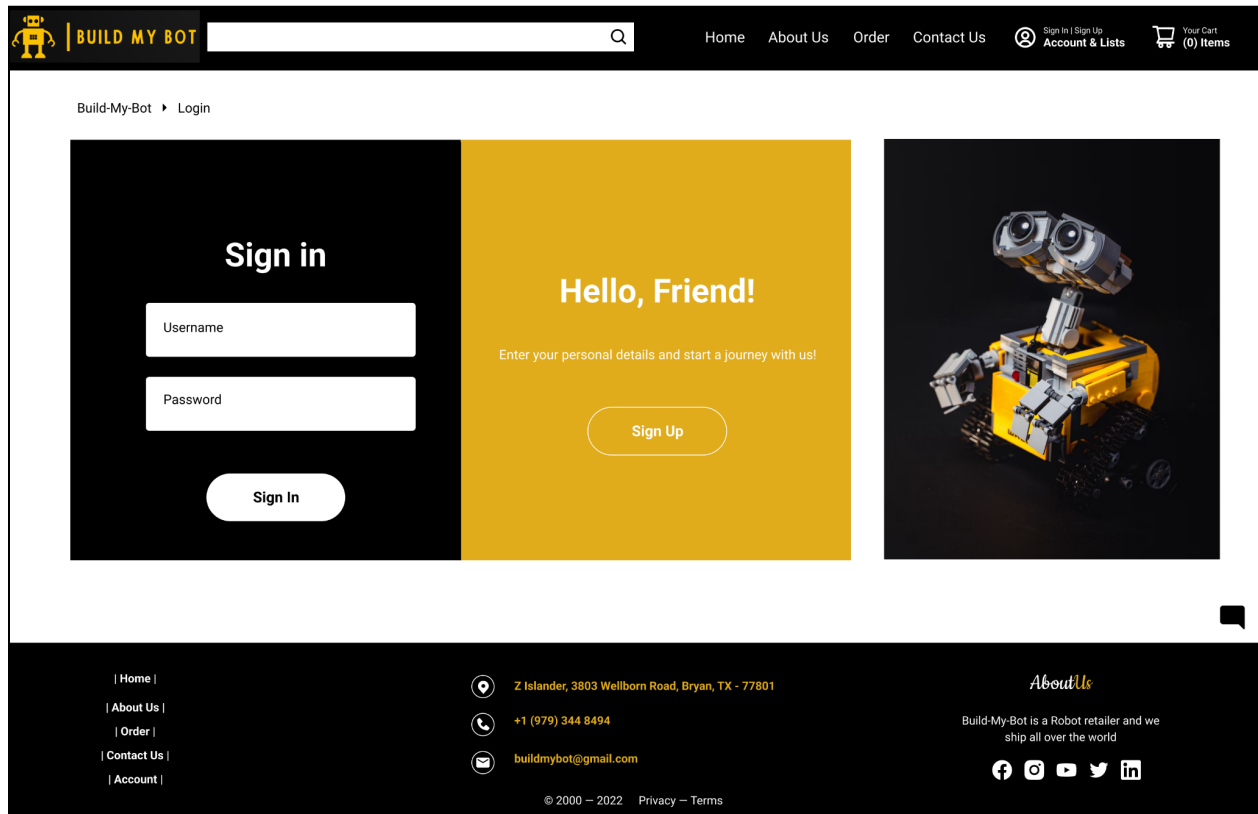

Login Page

The User is anticipated to log in following their exploration of the Home page. Here, users can log in by using a secure channel and their pre-set username and password.